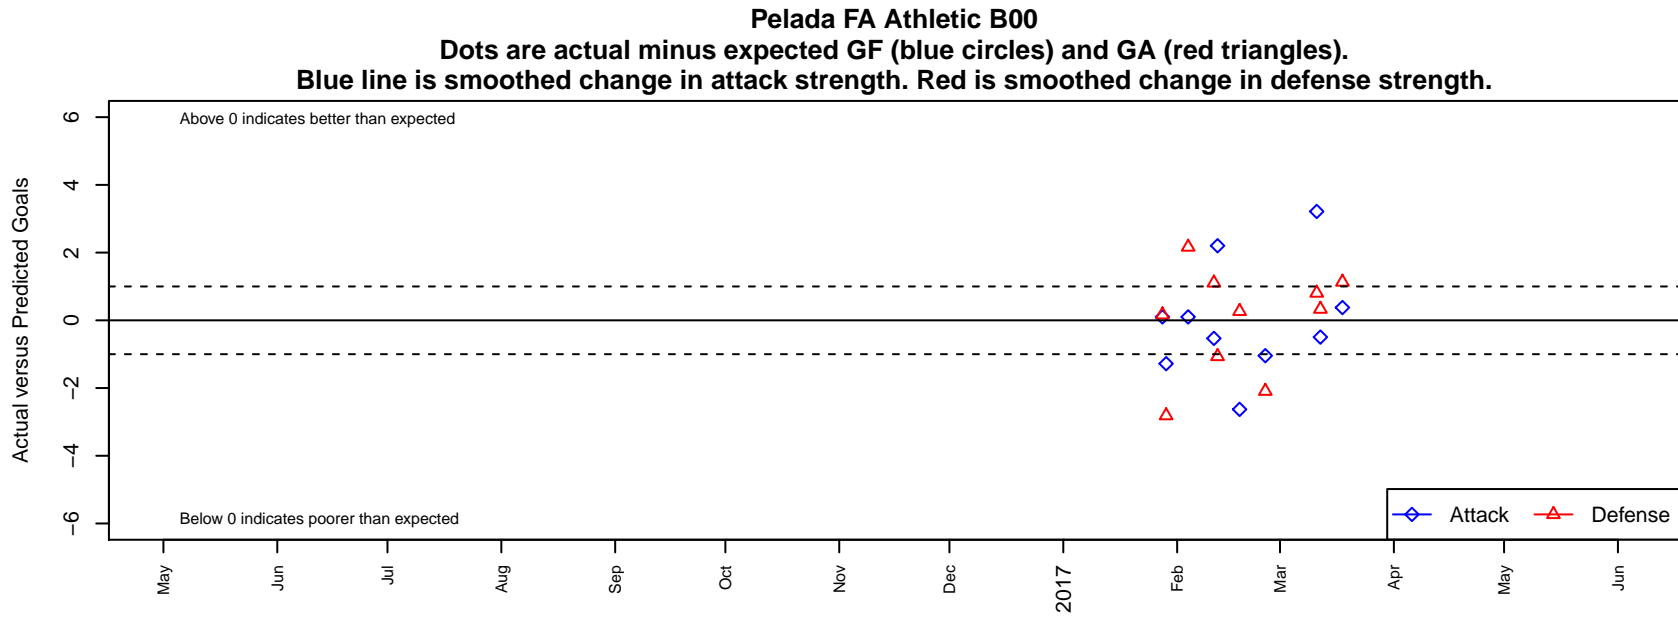

Pelada FA Athletic B00

Eugene, OR
B00 total strength=1257
attack=9.49 defense=2.51
spr league = Win OYS B00 Div 1 White

alt names used:
PFA 00B Athletic

Venues played:
2016 Win OYS B00 Division 1 White

**attack and defense variance (black dot)
relative to other teams
and top 10 in region**

**attack and defense rating
relative to others at age
and all opponents in last 13 months**

**attack and defense rating
relative to others at age
and all opponents in last 13 months**

Performance relative to 13 month average

Performance relative to 13 month average

Distribution of opponents
 Red = Lose zone, Blue = Win zone, Green = Even
 Black line separates win/lose zones

lot. A=Neither has attack advantage, B=Opponent has both attack and defense advantage, C=Opponent has both attack and defense disadvantage, D=Both have